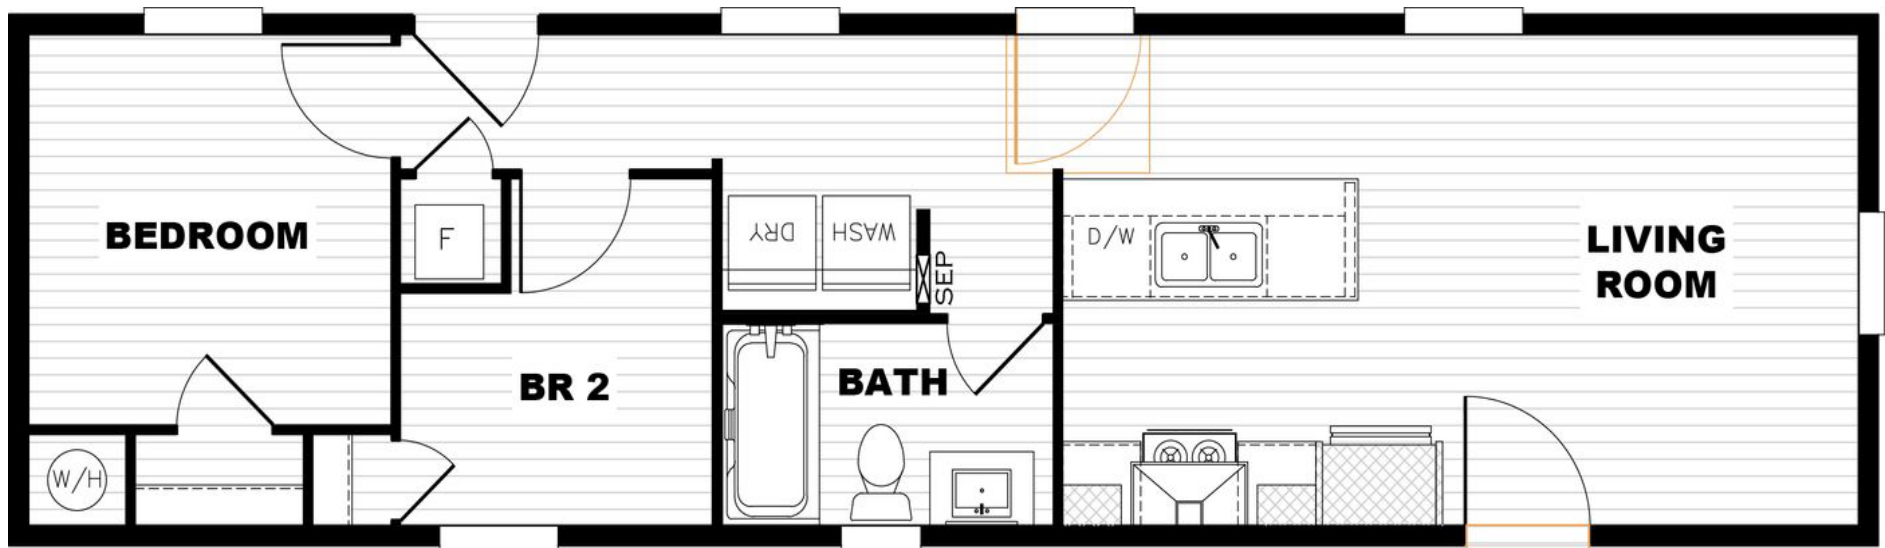

The Jerome

2 bedroom | 1 bath | 48 x 14

Lots: 27, 117, 146, 147, 172, 195, 241, 291

Photos are renderings from builder and may vary depending on the plan selected.
Model #51TMP14482AH23