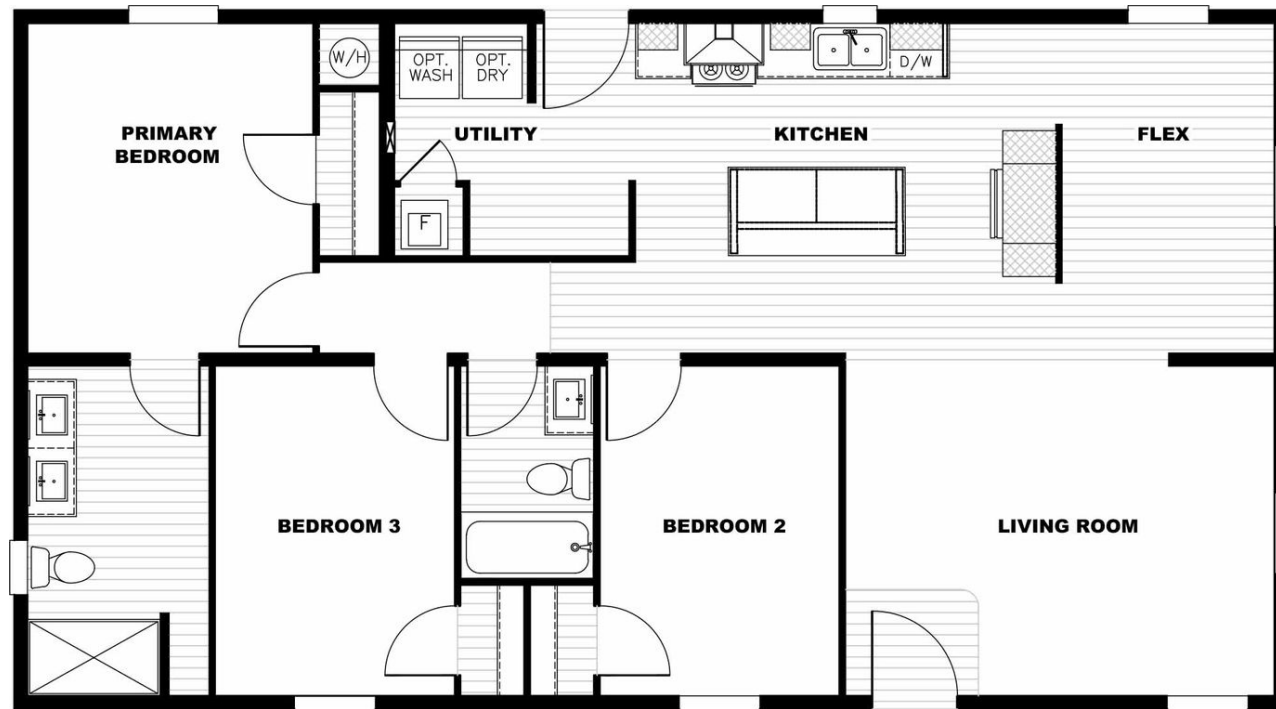

# The Prescott

3 bedroom | 2 bath | 1344sq ft | 24 x 48

Lot 238

Photos are renderings from builder and may vary depending on the plan selected.

Model #512251TEM28483A